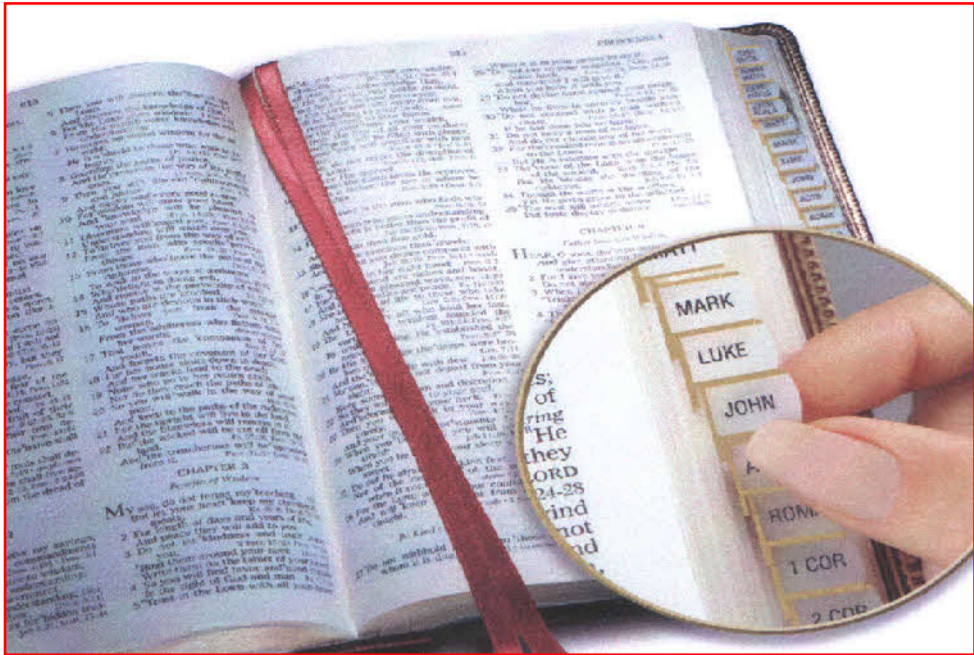

VERSE FINDERS

Verse Finders are an easy indexing system to attach to your Bible.

Verse Finders are an easy indexing system to attach to your Bible.

Slim Line - tab extends just 1/4" from page edge. Great for compact Bibles:

Horizontal - tab extends 7/16" from page edge:

- LUS75304 - Protestant/Gold
- LUS75326 - Protestant/Rainbow
- LUS75337 - Protestant/Silver
- LUS75315 Protestant Kids Rainbow

- LUSVF-C - Catholic
- LUSVF-XLP/G Extra LP Gold
- LUSVF-XLP/R Extra LP Rainbow