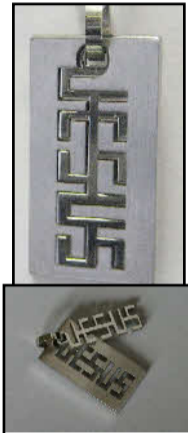

STAINLESS STEEL PENDANT
with Gold Cross and Austrian Crystal
Including chain.
Size 25 x 8 x 3 mm
Code NSS0157C (with 20" chain)
Code NSS0157C/22 (with 22" chain)
Retail Price £27.98

**STAINLESS STEEL PENDANT WITH
CENTRAL GOLD CROSS INSERT**
(2 pieces) including chain
Size 3.3 cm x 8 cm
Code PSSG02 (with 20" chain)
Code PSSG02/22 (with 22" chain)
Retail Price £21.99

STAINLESS STEEL 2 PCE PENDANT
with Black edged JESUS insert with
chain
Size 3 x 1.6 cm
Code PSS60 (with 20" chain)
Code PSS60/22 (with 22" chain)
Retail Price £12.00

**POLISHED STAINLESS STEEL CROSS
WITH SEPARATE TAG** with chain
(2 piece pendant)
Size 31 x 20 x 2 mm
Code PSLW01 (with 20" chain)
Code PSLW01/22 (with 22" chain)
Retail Price £27.99