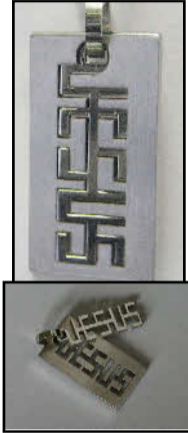

STAINLESS STEEL PENDANT
with Gold Cross and Austrian Crystal
Including chain.
Size 25 x 8 x 3 mm
Code NSS0157C (with 20" chain)
Code NSS0157C/22 (with 22" chain)
Retail Price £27.98

**STAINLESS STEEL PENDANT WITH
CENTRAL GOLD CROSS INSERT**
(2 pieces) including chain
Size 3.3 cm x 8 cm
Code PSSG02 (with 20" chain)
Code PSSG02/22 (with 22" chain)
Retail Price £21.99

STAINLESS STEEL 2 PCE PENDANT
with Black edged JESUS insert with
chain
Size 3 x 1.6 cm
Code PSS60 (with 20" chain)
Code PSS60/22 (with 22" chain)
Retail Price £12.00

**POLISHED STAINLESS STEEL CROSS
WITH SEPARATE TAG** with chain
(2 piece pendant)
Size 31 x 20 x 2 mm
Code PSLW01 (with 20" chain)
Code PSLW01/22 (with 22" chain)
Retail Price £27.99