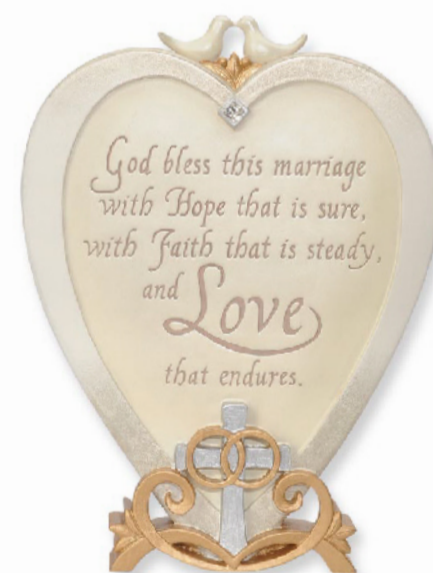

WEDDING COLLECTION

WEDDING COUPLE CAKE TOPPER GG4020315

7.5" high
"And the two shall become one" Mark 10 v 8

WAS £27.99
NOW £24.99 Retail

WEDDING PHOTO FRAME

Elegant stone resin cross with 3 inlaid crystals. Reads "and the two shall become one"

Size 8.1/8" x 6.5/8"

Holds 4 x 6 photo
Scripture reads "and the two shall become one" Mark 10:8

Code GG4018814

WAS £23.00
NOW £19.99 Retail

RING HOLDER

Elegantly designed ring holder with top inlaid crystal measures 3.5 x 3"00 Reads "With this ring..."

Perfect to place on a night stand to keep rings safe.

Code GG4018835 (

WAS £14.50
NOW £12.50 Retail

MARRIAGE BLESSING PLAQUE

Unique heart shaped plaque with marriage blessing. Size 4" x 5.1/8" high and comes with wall hanger plus an ornamental magnetic back peg for standing.