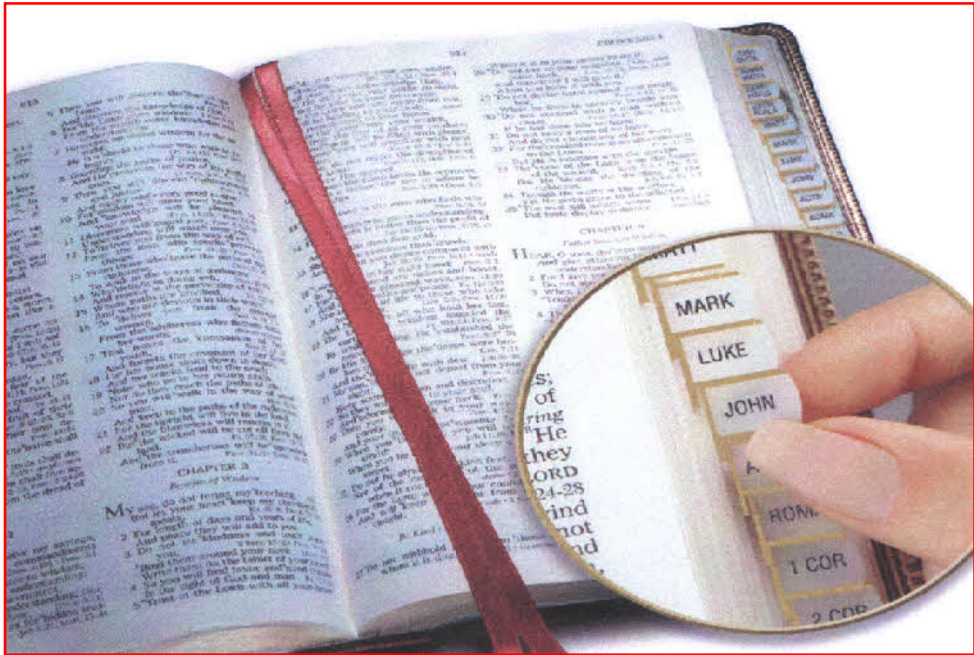

# VERSE FINDERS

Verse Finders are an easy indexing system to attach to your Bible.

Verse Finders are an easy indexing system to attach to your Bible.

Slim Line - tab extends just 1/4" from page edge. Great for compact Bibles:

Horizontal - tab extends 7/16" from page edge:

- LUS75304 - Protestant/Gold
- LUS75326 - Protestant/Rainbow
- LUS75337 - Protestant/Silver
- LUS75315 Protestant Kids Rainbow

- LUSVF-C - Catholic
- LUSVF-XLP/G Extra LP Gold
- LUSVF-XLP/R Extra LP Rainbow